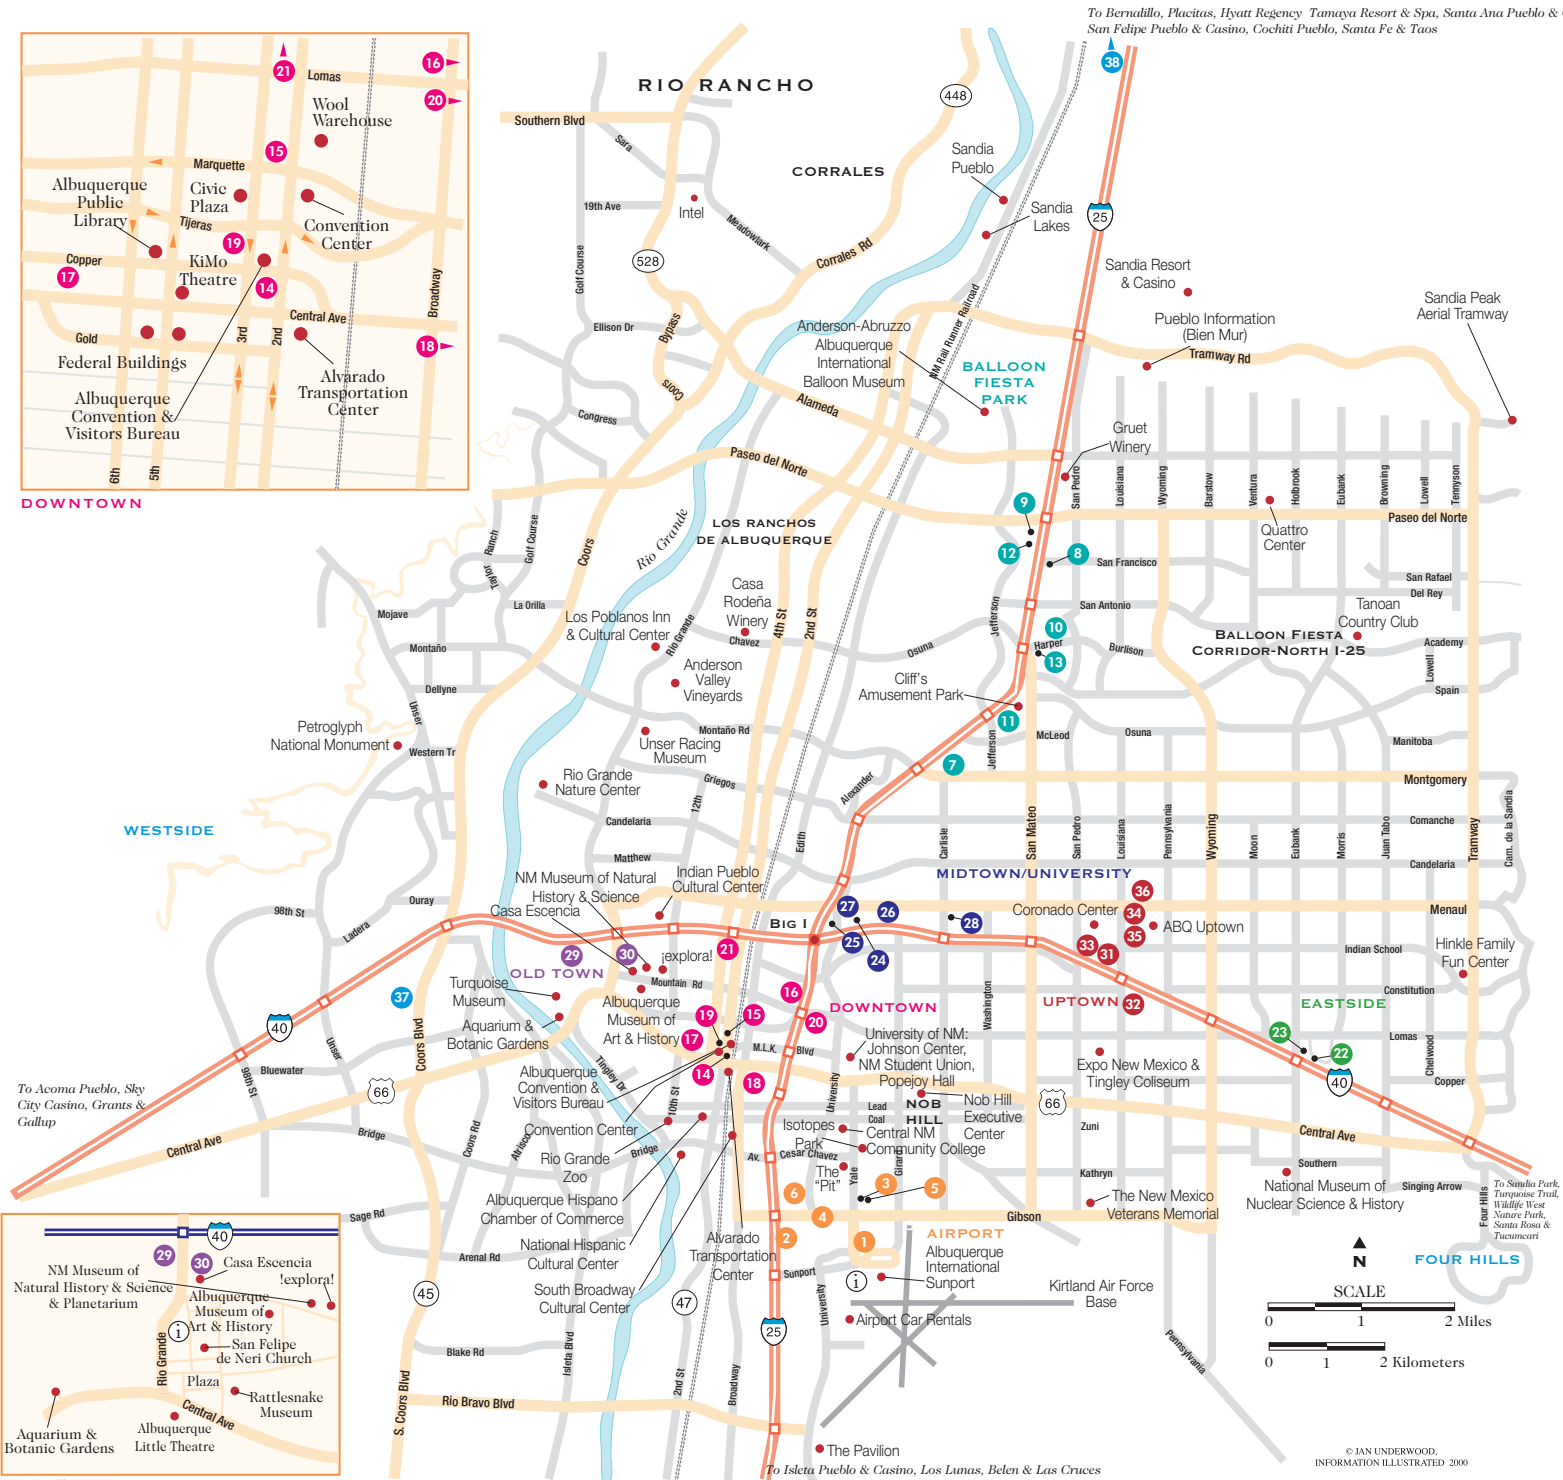

OLD TOWN

To Acoma Pueblo, Sky City Casino, Grants & Gallup