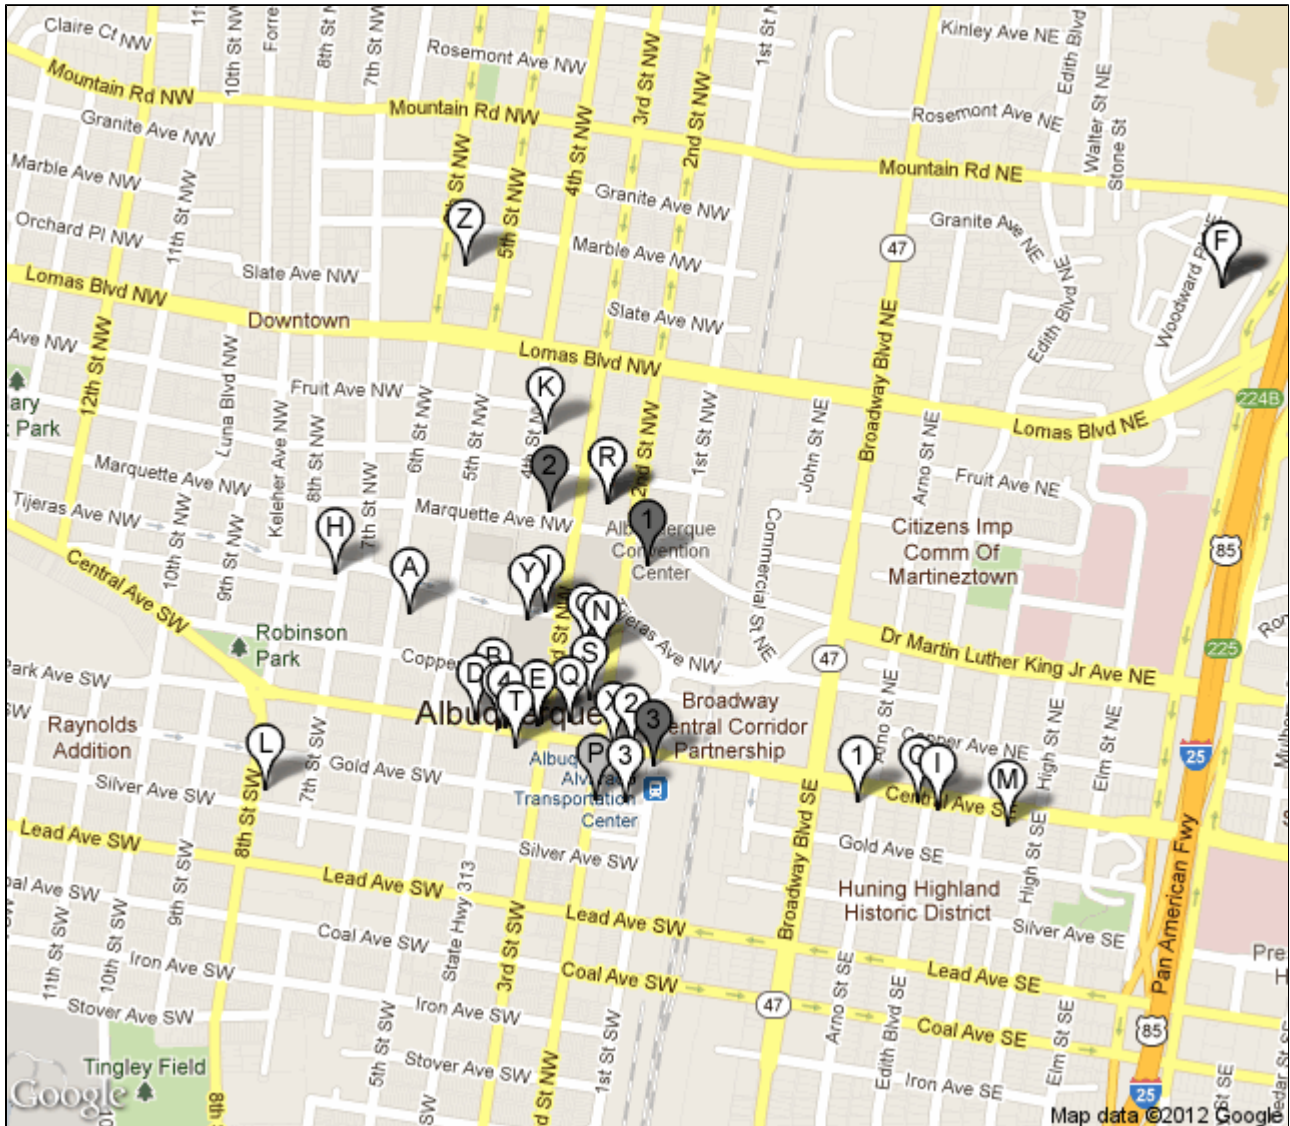

ALBUQUERQUE

CONVENTION & VISITORS BUREAU

Downtown Dining Map

Locations marked with an asterisk (*) are not visible on the map.

Dining

A **ABQ Coffee Connection**
501 Copper Ave. N.W.
Inside Main Library
Albuquerque, NM 87102
(505) 768-5157

B **AXXIO PIZZA - grab it • bite it • love it!**
102 Fourth St. N.W.
Fourth St. Mall
Albuquerque, NM 87102
(505) 843-9999

C **Artichoke Café**
424 Central Ave. S.E.
Albuquerque, NM 87102
(505) 243-0200

 **Caffeina's - Albuquerque Embassy Suites Hotel & Spa**
1000 Woodward Pl. N.E.
Albuquerque, NM 87102
(505) 245-7100

 **Cafe Lush**
700 Tijeras N.W.
Albuquerque, NM 87102
(505) 508-0164

 **Farina Pizzeria**
510 Central Ave. S.E.
Albuquerque, NM 87102
(505) 243-0130

 **Flying Star Café (Downtown)**
723 Silver Ave. S.W.
Albuquerque, NM 87102
(505) 244-8099

 **Grove Café & Market, The**
600 Central Ave. S.E.
Ste. A
Albuquerque, NM 87102
(505) 248-9800

 **Gold Rush Cupcakes LLC**
20 First Plaza N.W.
Ste. 211
Albuquerque, NM 87102
(505) 247-4653